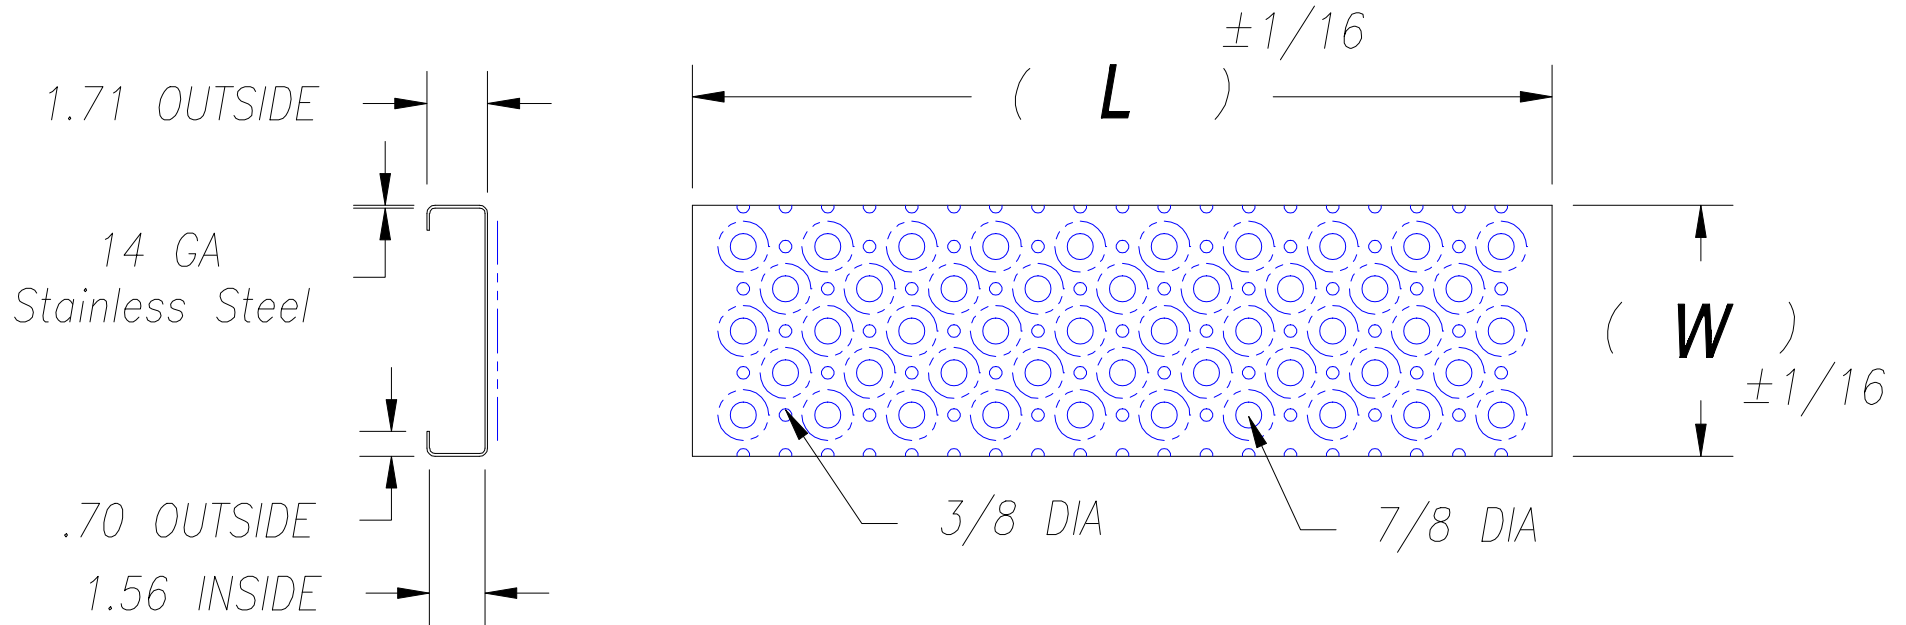

OptiGrip® F-style (5 hole shown)

Number Holes Across	Width (W)
1 ---	2.34"
2 ---	3.52"
3 ---	4.71"
4 ---	5.90"
5 ---	7.08"
6 ---	8.27"
7 ---	9.46"
8 ---	10.65"
9 ---	11.83"

F-Style Notes:
 * Max Length = 120"
 * Staggered pattern is centered on tread

			F-5-24.0-E1	file:WEB_Opti.dwg
Item	Qty.	Ref. #	Description	
Job #	By:	Date: 6/9/10	MILLARD MANUFACTURING CORP 10602 OLIVE ST, OMAHA, NE 68128 PH.(402)331-8010	